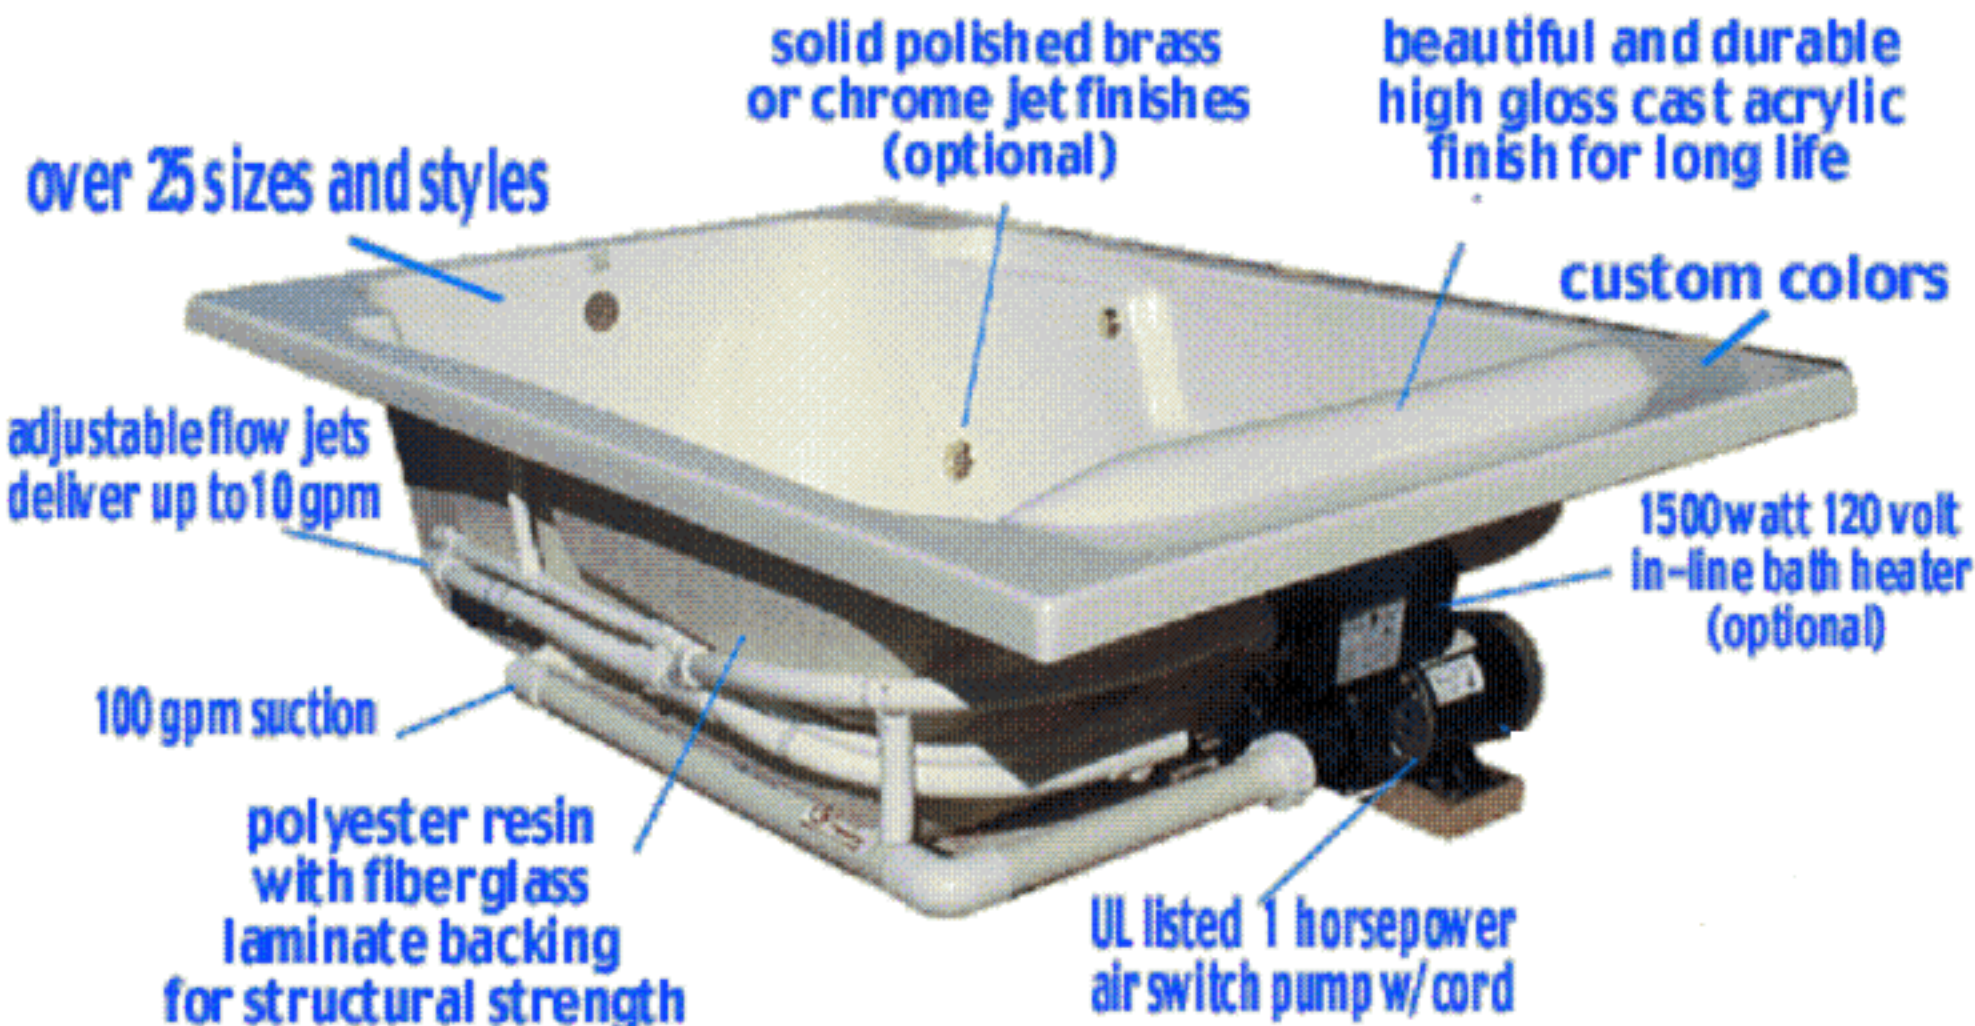

There is a difference . . .

over 25 sizes and styles

solid polished brass
or chrome jet finishes
(optional)

beautiful and durable
high gloss cast acrylic
finish for long life

custom colors

adjustable flow jets
deliver up to 10 gpm

1500 watt 120 volt
in-line bath heater
(optional)

100 gpm suction

polyester resin
with fiberglass
laminare backing
for structural strength

UL listed 1 horsepower
air switch pump w/ cord

. . . a difference you can see and feel!