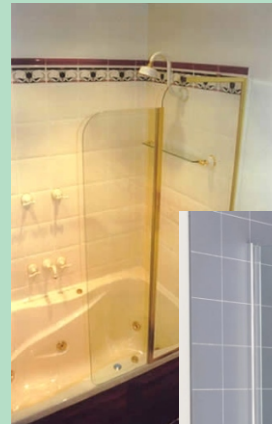

**Specialized in readymade
and customized shower enclosures**

FEATURES

- ♦ Customized as per size
- ♦ Colours : more than 28 Shades
- ♦ Safety precaution : Clear / Opaque Toughened glass used

FEATURES

- ♦ Customized as per size
- ♦ Patch Fittings : Italian fitting used
- ♦ Safety precaution : Clear / Opaque Toughened glass used