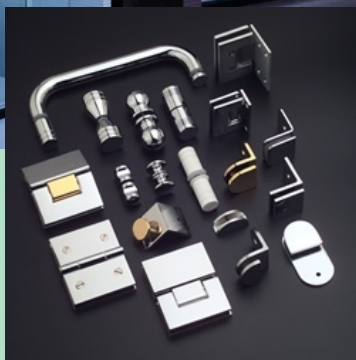

**Specialized in readymade
and customized shower enclosures**

FEATURES

- ♦ Customized as per size
- ♦ Colours : more than 28 Shades
- ♦ Safety precaution : Clear / Opaque Toughened glass used

FEATURES

- ♦ Customized as per size
- ♦ Patch Fittings : Italian fitting used
- ♦ Safety precaution : Clear / Opaque Toughened glass used