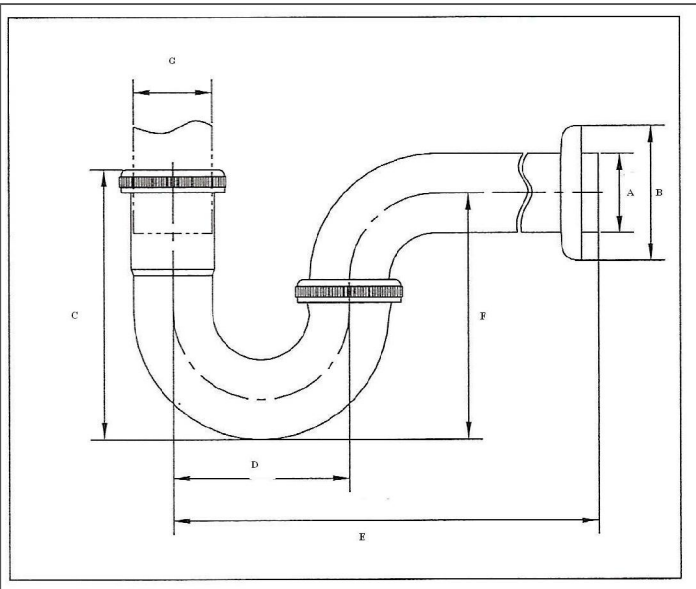

# WEIMAR P TRAP: 1-1/4"

**MODEL: SA 131-SC**

DIMENSIONS	
A	32
B	64.5
C	113
D	78
E	230
F	125
G	32

## FEATURES

- MATERIAL : BRASS WITH CHROME PLATING
- ADJUSTABLE HEIGHT

## APPLICATIONS

- FOR BATHROOMS WASHBASINS & KITCHEN SINKS

ALL DIMENSIONS ARE IN MM.