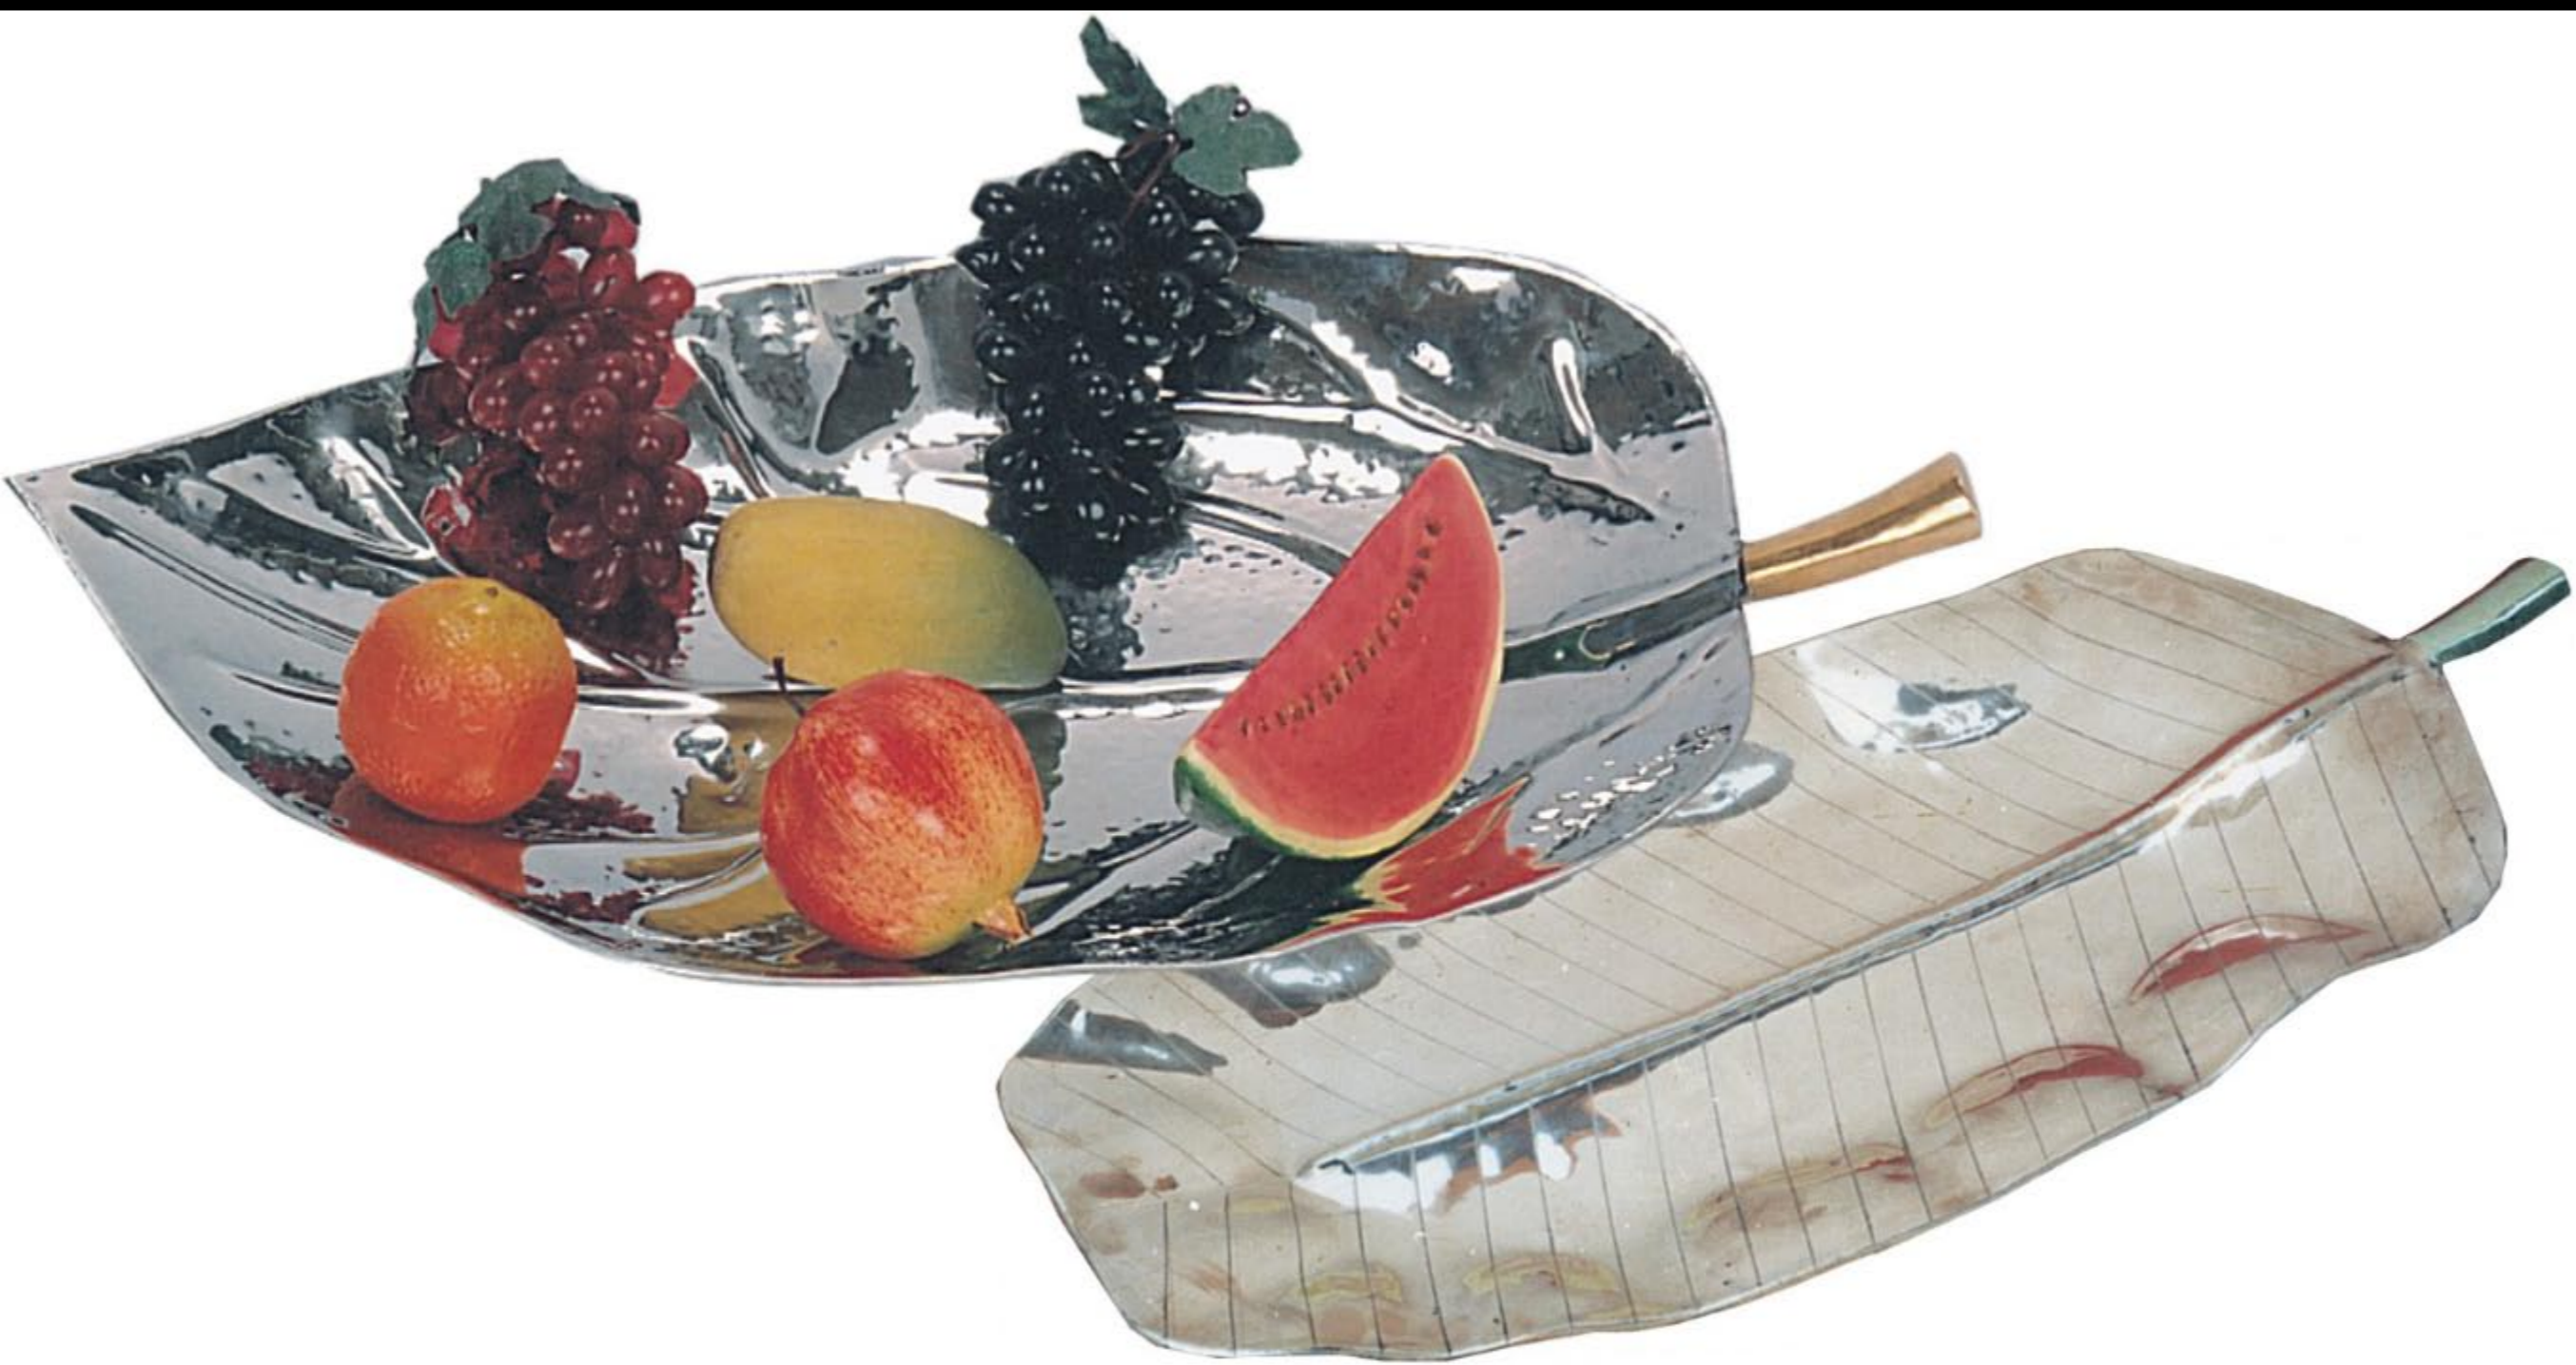

TRAYS

&

BASKETS

Product Code : MK-198

Colored Anti Skid Salver & Tray

Product Code : MK-199 - Leaf Platter Beetal-Banana

Product Code : MK-201

Fruit Basket Sq. Cut

Product Code : MK-200 - Salad Stand 4 Tier

Product Code : MK-202

Cu Fruit Bowl

Product Code : MK-201A

Fruit Basket Rd. Cut