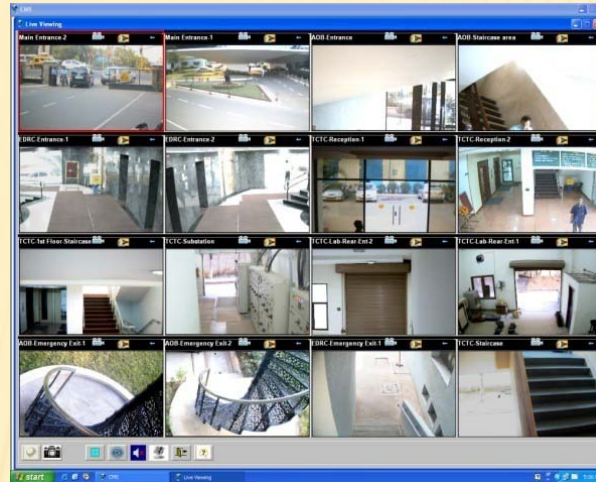

# FIXED CAMERAS AND LENSES

- Wide Range of Color and day/night cameras
- Box type, Dome type, IR cameras
- Fixed and vari-focal, vandal resistant, and waterproof, IP66 rated mini-dome cameras
- Standard and high resolution
- Excellent light sensitivity (low lux)
- 10 M, 20 M, 30 M, 50 M Infrared cameras
- Vari-focal and IR vari-focal and motorized zoom lenses