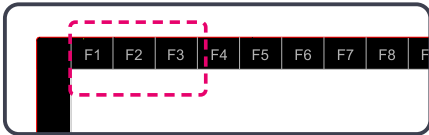

Feature

■ Programmable Macro Keys

Easily access your favorite functions, shortcuts and websites by 16 set customized macro keys.

■ Powerful Hot Keys

Intuitive page up/page down and voice volume adjustment functions which make your presentation/teaching more convenient.

■ Rechargeable battery

Charge time of 2 hours, battery life of 16 hours. Easy to charge by PC connecting.

■ 8"×6" electromagnetic active area

Matches all screen ratio in the market. Electromagnetic technology shows every precise stroke with pressure performance clearly.

Specifications

Solution	Wireless 2.4G RF
Dimension	278 X 265 X 23 mm
Active area	8" X 6"
Resolution	2000dpi
Report rate	120 rps
Pen pressure	1024 levels
Macro key	16 (top of active area)
Hot key	Page up / page down
LCD type	TN LCD
LCD size	17.7 X 40.9mm
LCD Icon content	Battery status – 4 levels; charged; / Connection mode ; connection power status/ Volume status / Tablet number
Battery type	Nokia BL5C Li-ion rechargeable battery
Battery capacity	800mA
Power consumption	50mA
Power source	USB charged
Power button	electrical power button
Multiple pairing	Yes, max up to 50 Devices
Receiver dongle	Yes

System Requirement

- Microsoft Windows 2000/XP/Vista/7
- Intel® Pentium® 4 or Intel Centrino TM (or compatible) 800MHz processor
- An available USB port
- Color Display
- 256MB of RAM
- Mac OS X 10.4 above

Software Bundle

	The best presentation assistant for making a professional power point file.
	Free Notes offers a variety of writing tools fullfills your need to send free handwriting, colorful drawings!
	Free handwritings and digital signature inking in Word, Excel or Word pad.
	With Macro Key Manager, you can easily set up keyboard events or make a hyperlink to have your operation efficiently.

Won Chung Technology Co., Ltd.