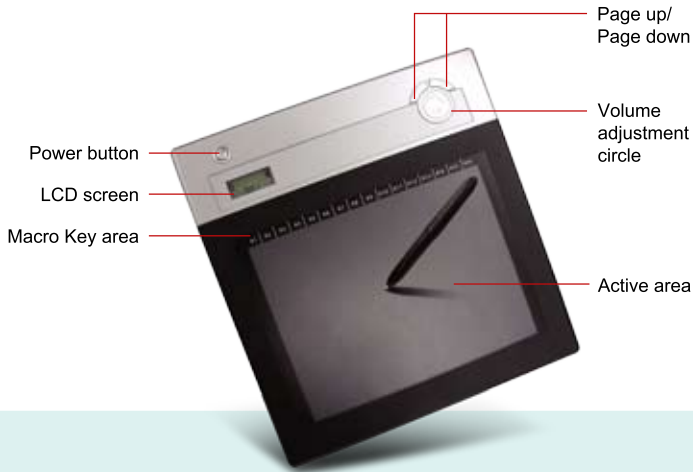

braVod

- Share/Highlight information from everywhere in the classroom
- Up to 50 persons can interactive with each other with the slates at the same time.
- Quick pairing access. Hassel-free installation.

INTERACTSLATE

Interact wirelessly no matter where you are.

The Prodigg wireless tablet with built-in LCD screen allows you to connect with more people for greater interaction without being tethered to a desk or computer!

■ Rechargeable battery

Charge time of 2 hours, battery life of 16 hours. Easy to charge by PC connecting.

■ 8"×6" electromagnetic active area

Matches all screen ratio in the market. Electromagnetic technology shows every precise stroke with pressure performance clearly.

Specifications

Solution	Wireless 2.4G RF
Dimension	278 X 265 X 23 mm
Active area	8" X 6"
Resolution	2000dpi
Report rate	120 rps
Pen pressure	1024 levels
Macro key	16 (top of active area)
Hot key	Page up / page down
LCD type	TN LCD
LCD size	17.7 X 40.9mm
LCD Icon content	Battery status – 4 levels; charged; / Connection mode ; connection power status/ Volume status / Tablet number
Battery type	Nokia BL5C Li-ion rechargeable battery
Battery capacity	800mA
Power consumption	50mA
Power source	USB charged
Power button	electrical power button
Multiple pairing	Yes, max up to 50 Devices
Receiver dongle	Yes