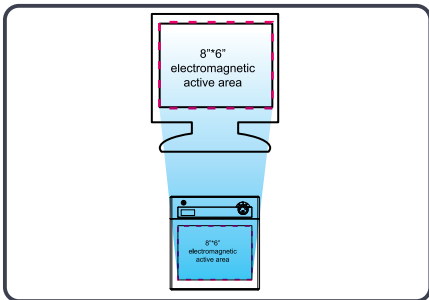

■ Rechargeable battery

Charge time of 2 hours, battery life of 16 hours. Easy to charge by PC connecting.

■ 8"×6" electromagnetic active area

Matches all screen ratio in the market. Electromagnetic technology shows every precise stroke with pressure performance clearly.

Specifications

Solution	Wireless 2.4G RF
Dimension	278 X 265 X 23 mm
Active area	8" X 6"
Resolution	2000dpi
Report rate	120 rps
Pen pressure	1024 levels
Macro key	16 (top of active area)
Hot key	Page up / page down
LCD type	TN LCD
LCD size	17.7 X 40.9mm
LCD Icon content	Battery status – 4 levels; charged; / Connection mode ; connection power status/ Volume status / Tablet number
Battery type	Nokia BL5C Li-ion rechargeable battery
Battery capacity	800mA
Power consumption	50mA
Power source	USB charged
Power button	electrical power button
Multiple pairing	Yes, max up to 50 Devices
Receiver dongle	Yes