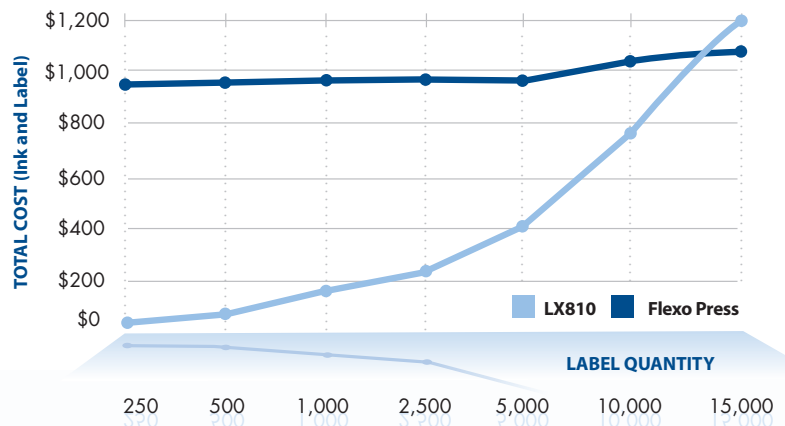

LX 810

COLOR LABEL PRINTER

PRIMERA
TECHNOLOGY, INC.

www.primeralabel.com

LX 810

COLOR LABEL PRINTER

Print Short-Run Color Labels On-Demand!

The LX810 Color Label Printer utilizes the latest in high-resolution inkjet technology to print brilliant full-color product labels right in your office or production facility. With spectacular 4800 dpi print resolution and high throughput speeds, the LX810 is simply the best industrial-grade color inkjet label printer ever made!

Your labels can include full-color photos, illustrations, graphics, text and bar codes. Print them when and where you need them – in quantities you can really use! Best of all, depending upon the quantity you print, the price per label will be significantly less than labels printed on flexo or offset.

COST COMPARISON

With the LX810 there are...

- No minimum order requirements
- No obsolete label inventory
- No plate and die charges
- No long lead times

For more information, visit us at www.primeralabel.com

Professional-Quality Results

There's no need to settle for low-resolution color labels on your products. The LX810's incredible 4800 dpi printing delivers results that far exceed virtually any other on-demand print method available today.