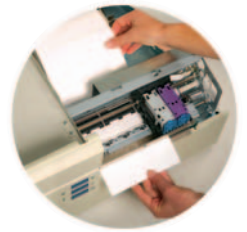

LX 810

COLOR LABEL PRINTER

PRIMERA
TECHNOLOGY, INC.

www.primeralabel.com

LX 810

COLOR LABEL PRINTER

Print Short-Run Color Labels On-Demand!

The LX810 Color Label Printer utilizes the latest in high-resolution inkjet technology to print brilliant full-color product labels right in your office or production facility. With spectacular 4800 dpi print resolution and high throughput speeds, the LX810 is simply the best industrial-grade color inkjet label printer ever made!

Six built-in print resolutions let you select the combination of print quality and speed that fits your application best. No matter which you choose, your labels are bright, colorful and professional. Creating labels takes just minutes on your Windows® XP/2000/Vista™ PC or Mac® OS X V10.2 or higher. You can mix any combination of text, graphics, photos, illustrations and even bar codes. Easy to use NiceLabel™ SE Design Software is included for your basic label design needs. You can also use most other graphic software programs, such as Adobe® Photoshop® and Illustrator®, giving you maximum flexibility and creativity in your designs.

Many Applications

The LX810 produces gorgeous, professional-quality labels for all your short-run, specialty products.

It is also perfect for a host of other uses such as:

- Proofing before going to press on longer runs
- Full-color box-end labels with all the required bar codes
- Test marketing
- Contract manufacturing
- Private label goods
- Promotional labels
- And much more!

Get Up and Running Quickly

From initial set-up to full operation, the LX810 is easy to use. Plus, everything you need to start printing labels is included in the box.

Each LX810 ships with NiceLabel SE design software, sample roll of high-gloss labels, color and black ink cartridges and a USB cable. You'll be printing full-color labels within minutes of taking the printer out of its shipping box.