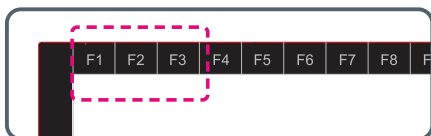

Feature

■ Programmable Macro Keys

Easily access your favorite functions, shortcuts and websites by 16 set customized macro keys.

■ Powerful Hot Keys

Intuitive page up/page down and voice volume adjustment functions which make your presentation/teaching more convenient.