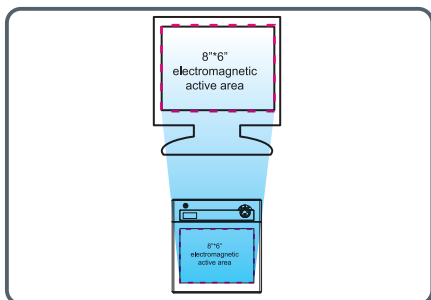

■ Rechargeable battery

Charge time of 2 hours, battery life of 16 hours. Easy to charge by PC connecting.

■ 8"×6" electromagnetic active area

Matches all screen ratio in the market. Electromagnetic technology shows every precise stroke with pressure performance clearly.

Specifications

Solution	Wireless 2.4G RF
Dimension	278 X 265 X 23 mm
Active area	8" X 6"
Resolution	2000dpi
Report rate	120 rps
Pen pressure	1024 levels
Macro key	16 (top of active area)
Hot key	Page up / page down
LCD type	TN LCD
LCD size	17.7 X 40.9mm
LCD Icon content	Battery status – 4 levels; charged; / Connection mode ; connection power status/ Volume status / Tablet number
Battery type	Nokia BL5C Li-ion rechargeable battery
Battery capacity	800mA
Power consumption	50mA
Power source	USB charged
Power button	electrical power button
Multiple pairing	Yes, max up to 50 Devices
Receiver dongle	Yes