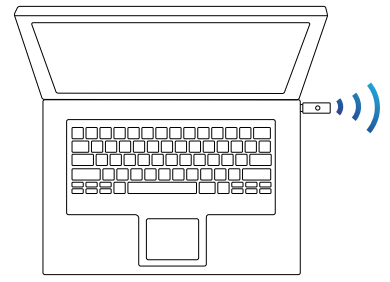

- active with each other with the slates at the same time.
- Quick pairing access. Hassel-free installation.

INTERACTSLATE

Interact wirelessly no matter where you are.

The Prodigg wireless tablet with built-in LCD screen allows you to connect with more people for greater interaction without being tethered to a desk or computer!

■ Rechargeable battery

Charge time of 2 hours, battery life of 16 hours. Easy to charge by PC connecting.

■ 8"×6" electromagnetic active area

Matches all screen ratio in the market. Electromagnetic technology shows every precise stroke with pressure performance clearly.

Specifications

Solution	Wireless 2.4G RF
Dimension	278 X 265 X 23 mm
Active area	8" X 6"
Resolution	2000dpi
Report rate	120 rps
Pen pressure	1024 levels
Macro key	16 (top of active area)
Hot key	Page up / page down
LCD type	TN LCD
LCD size	17.7 X 40.9mm
LCD Icon content	Battery status – 4 levels; charged; / Connection mode ; connection power status/ Volume status / Tablet number
Battery type	Nokia BL5C Li-ion rechargeable battery
Battery capacity	800mA
Power consumption	50mA
Power source	USB charged
Power button	electrical power button
Multiple pairing	Yes, max up to 50 Devices
Receiver dongle	Yes