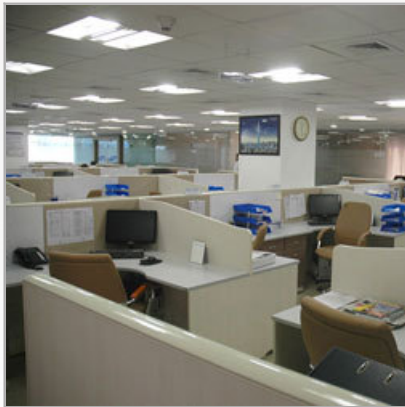

Corporate Interior for JCB

Corporate Interior for
Honda R & D

Corporate Interior for
Jain Estates

Civil & Structural Design
Services

Office Interior Design:

We provide aesthetic designing services to the interior of the offices and corporate houses. These designing services are planned and executed by our trained professionals who ensure that only flawless services are delivered to the clients. Our services comprise office interior design, office interior designers, interior design for office and commercial office interior design.