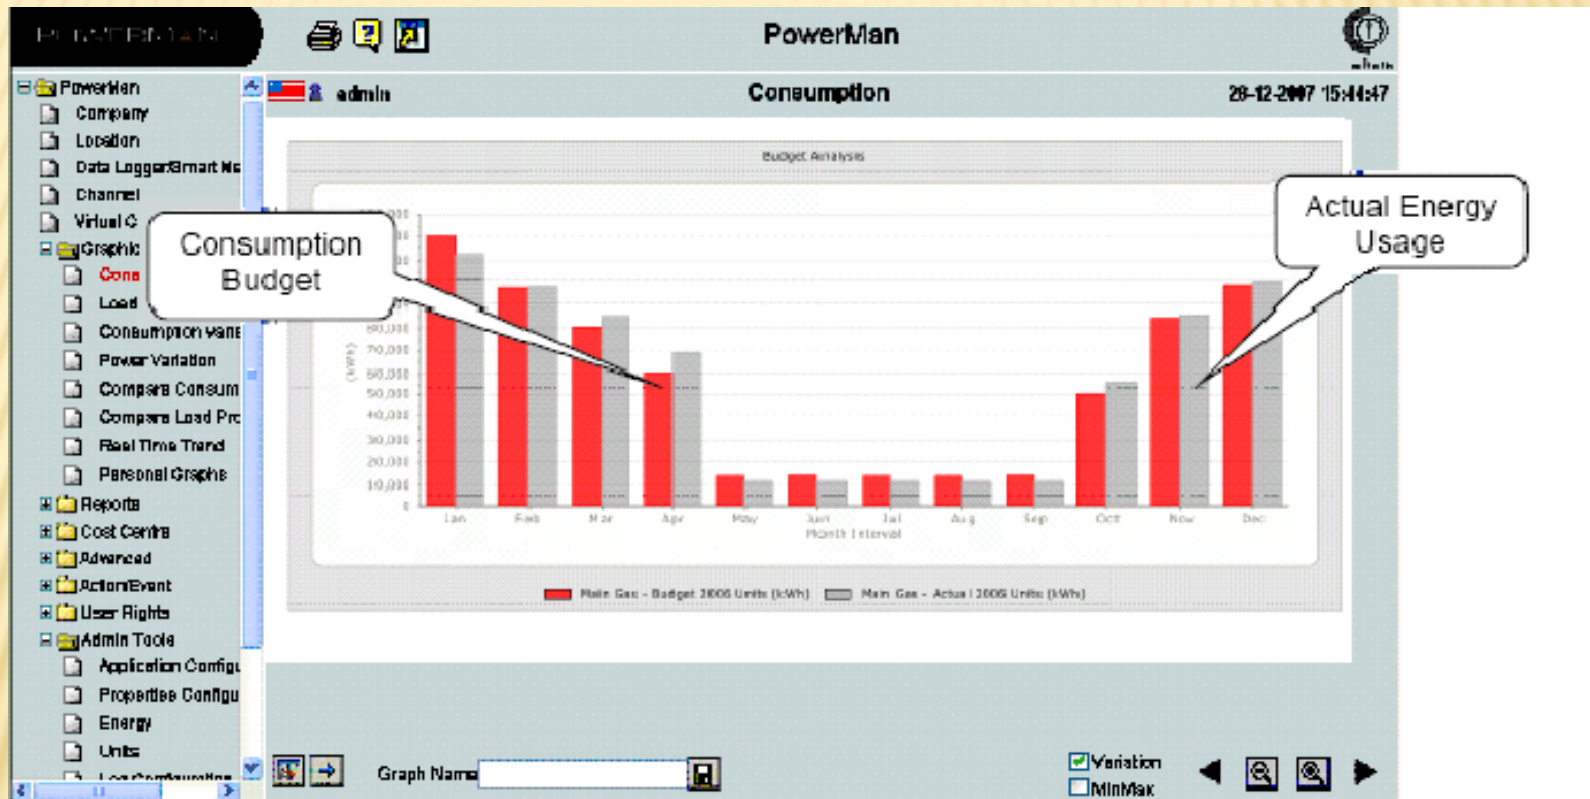

Energy Budgeting

Set budgets for a site and monitor your consumption against the budget on a monthly basis. Compare consumption to the previous year.

GE
Intelligent Platforms

Control Electric Co. Pvt. Ltd.
A-80, Sector 80, Phase-II, Noida-201305 : Mob.No:09818689117
e-mail:sales@ptcpanel.com

LARSEN & TOUBRO
It's all about Imagination