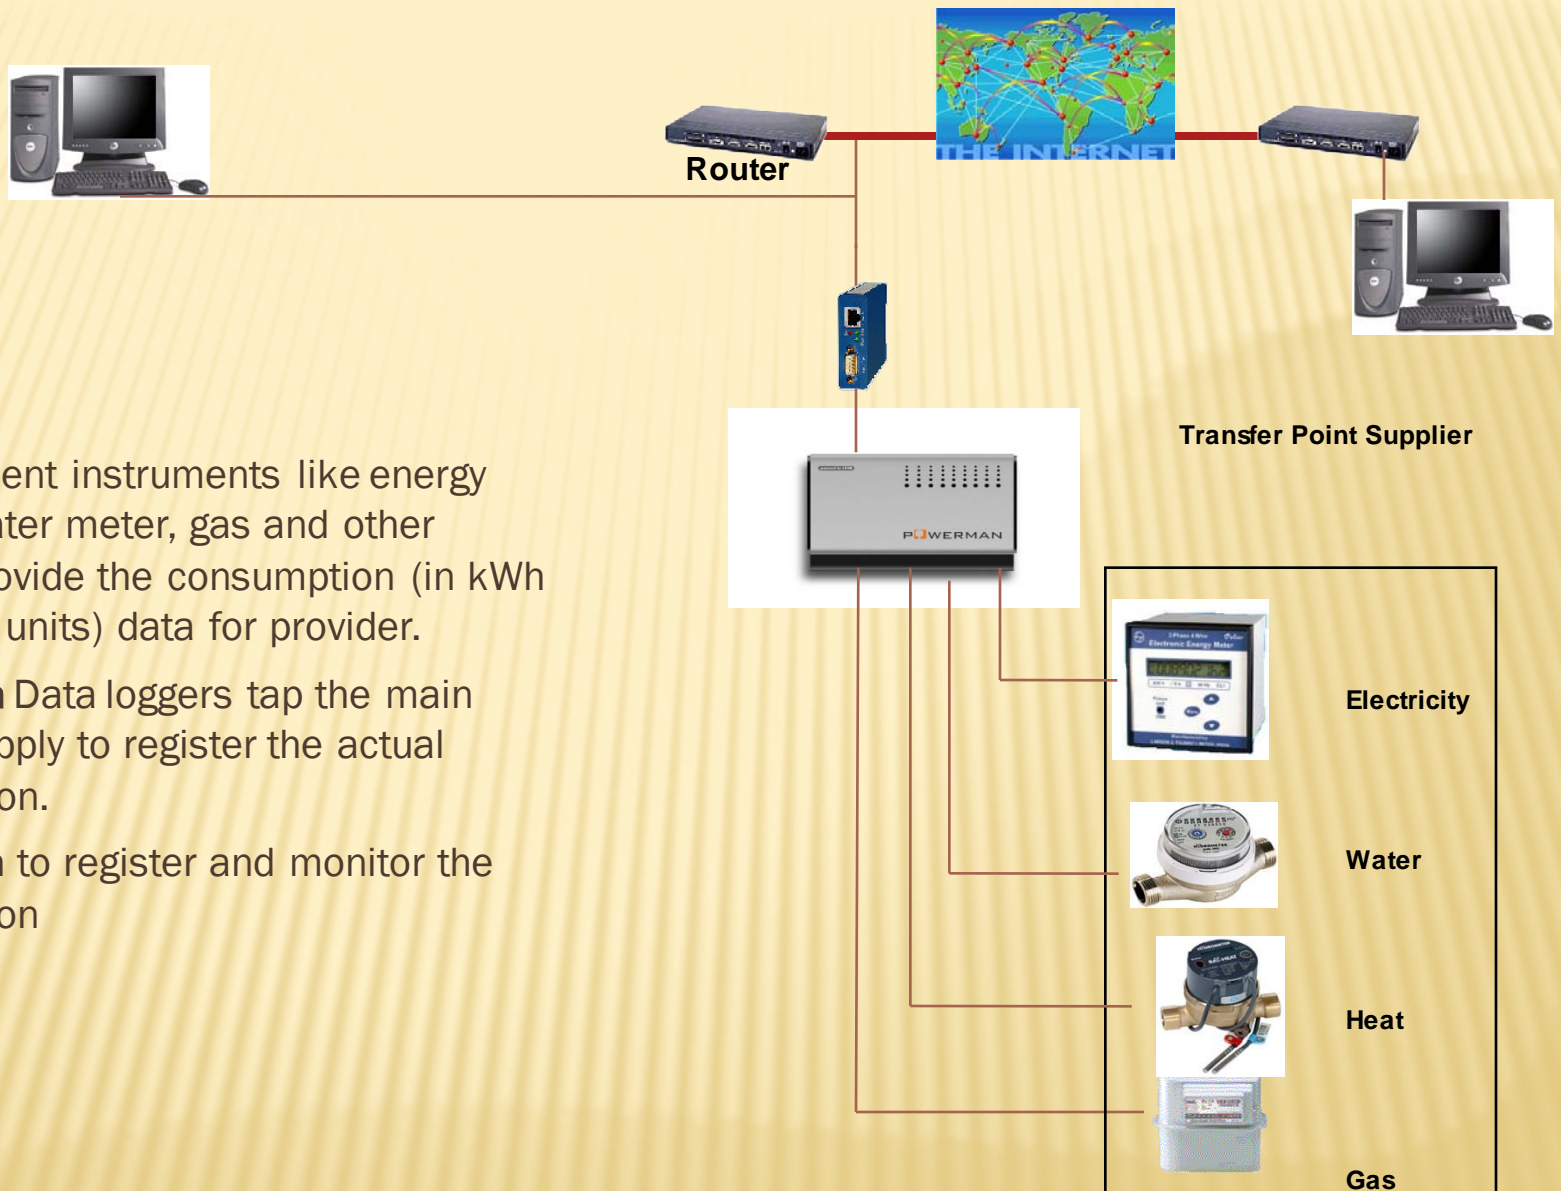

# GREEN WORKS

- ✓ Measurement instruments like energy meters, water meter, gas and other devices provide the consumption (in kWh or thermal units) data for provider.
- ✓ **PowerMan** Data loggers tap the main electric supply to register the actual consumption.
- ✓ Application to register and monitor the consumption