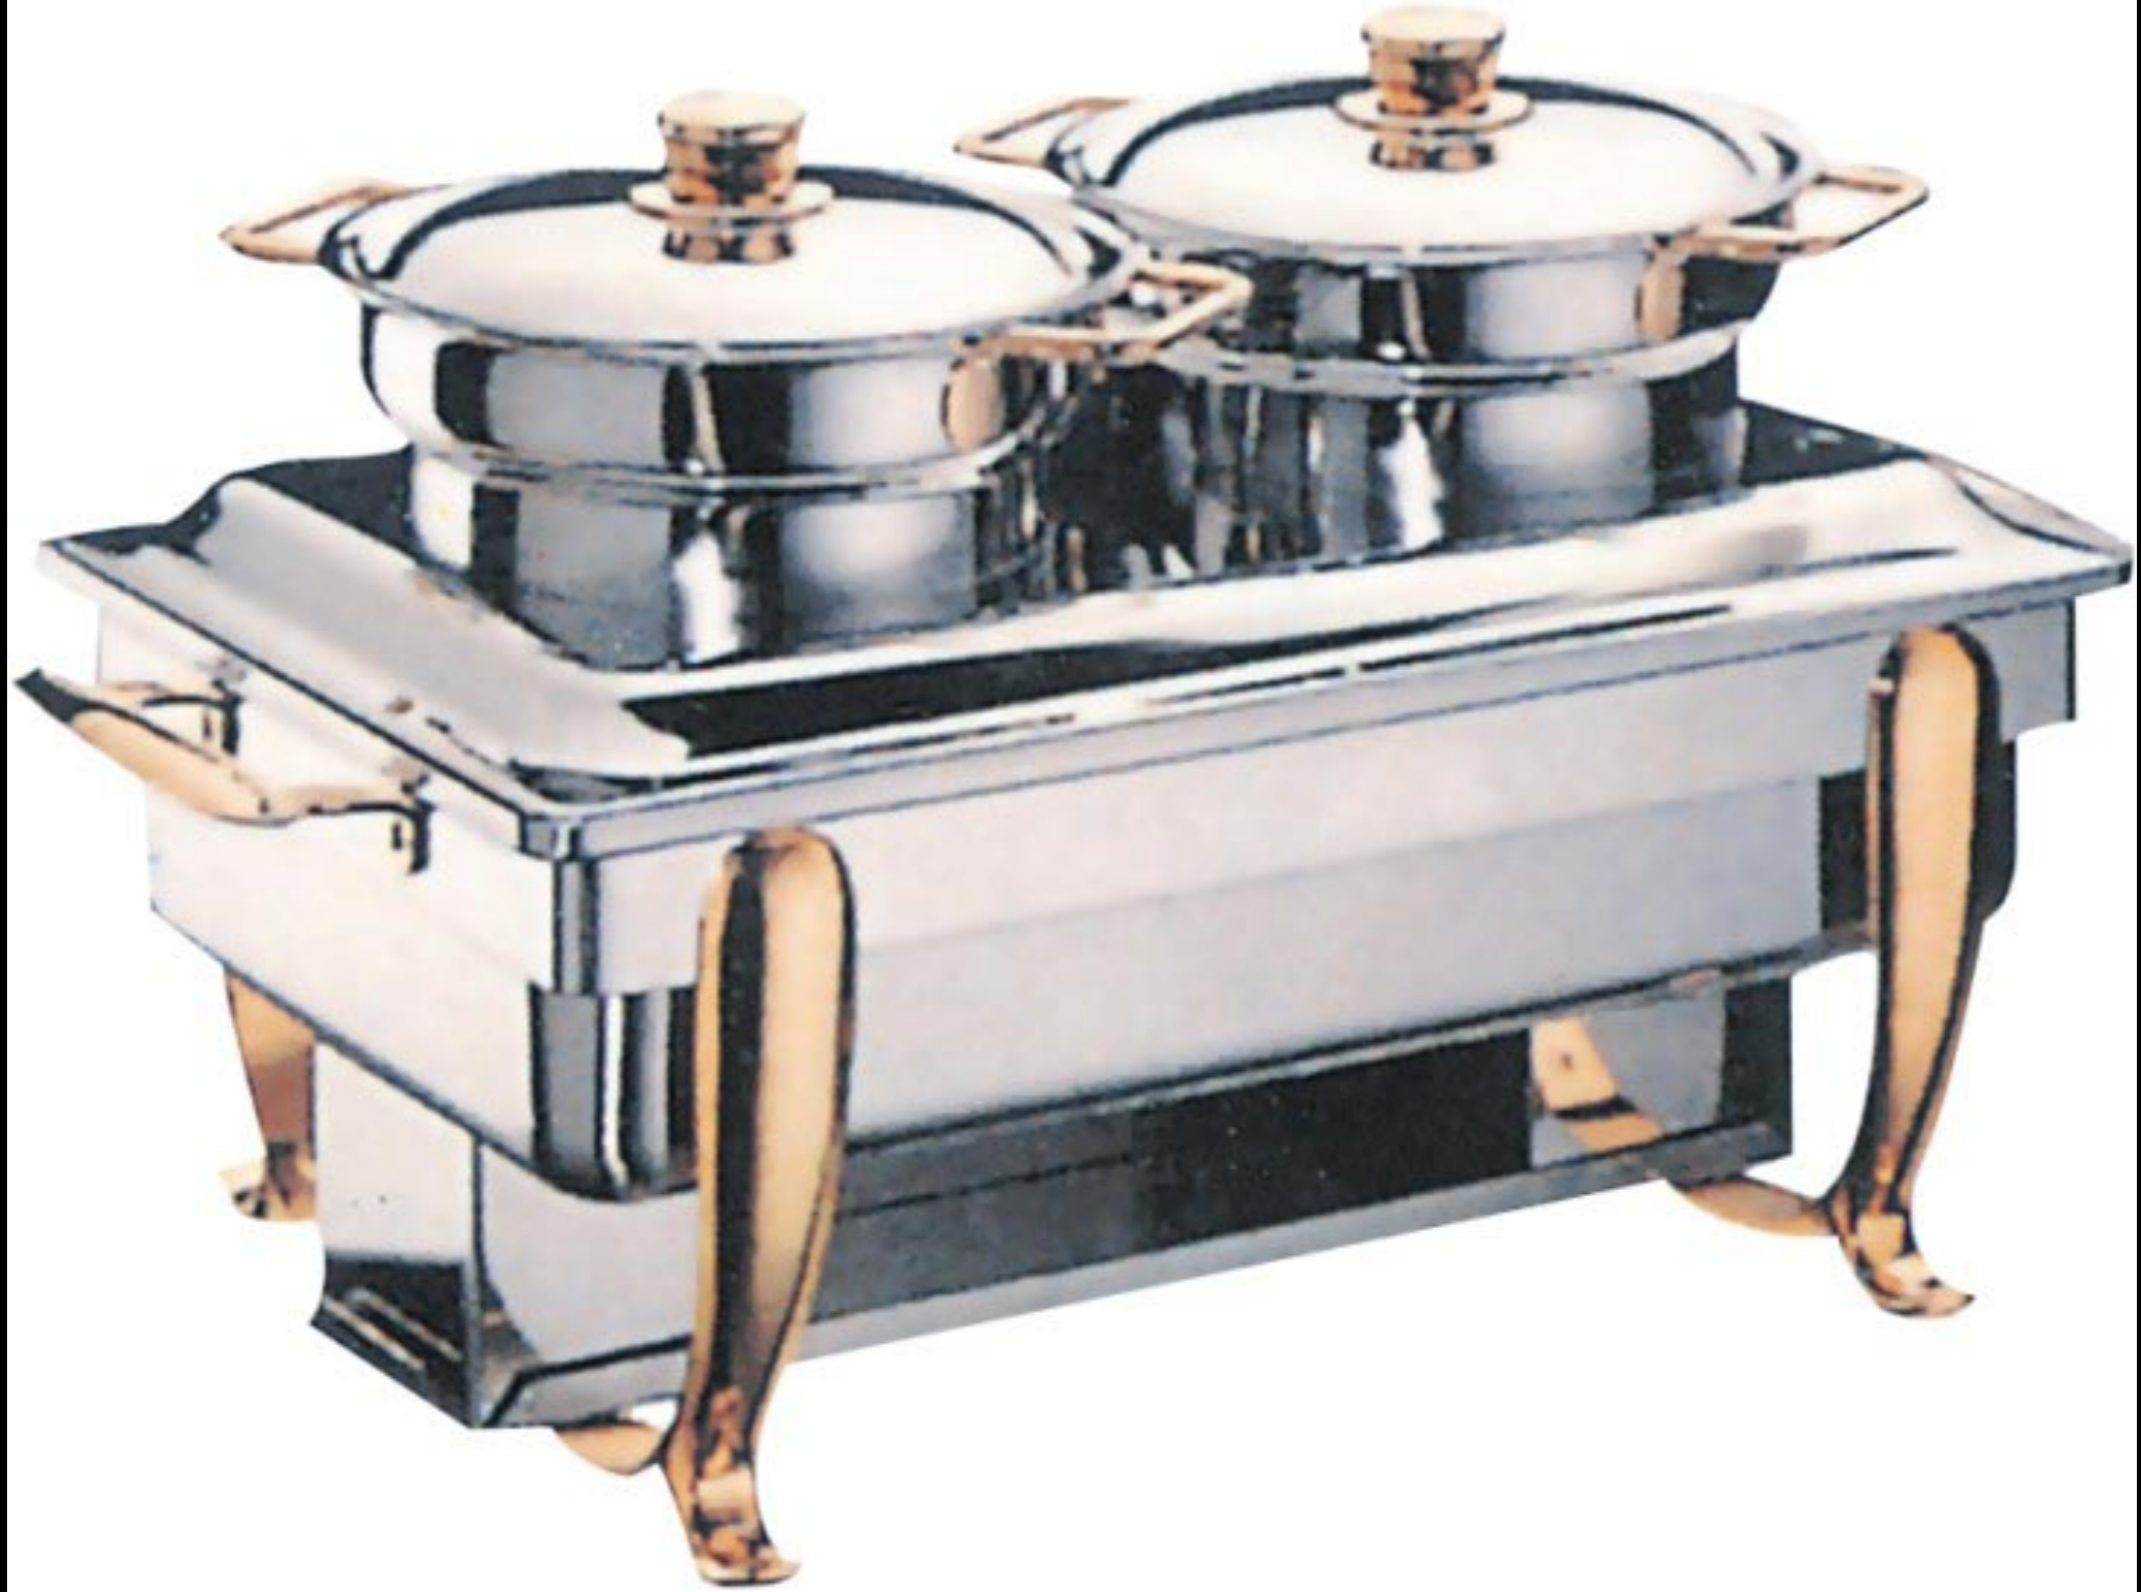

JOIMP

WARRENERS

Product Code : MK-110
Electric Soup Kettle 10 lt.(Red)

PC : MK-127

Char Minar Soup Station Brass

Product Code : MK-116A

King Double Soup Station

Product Code : MK-116

Soup Station SS Legs